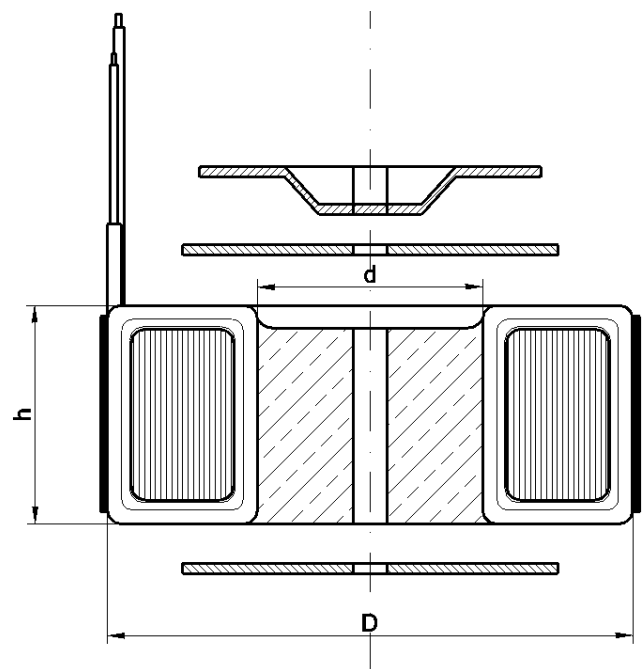

Transformers can be customized into several desired dimensions and voltage taps on both primary and secondary sides. Transformer can be also equipped with the following features:

- electrical and electromagnetic shield,
- thermal protection switch,
- plastic, metal and DIN rail mounting
- soft-start system,
- interior epoxy filling.

DIMENSIONS

Outer diameter (D): 210mm
 Inner diameter (d): 60mm
 Height (h): 83mm
 Weight: 12,9 kg
 Leads lenght: as needed

Wiring diagram:

example, double secondary transformer – can be used series or parallel connected.